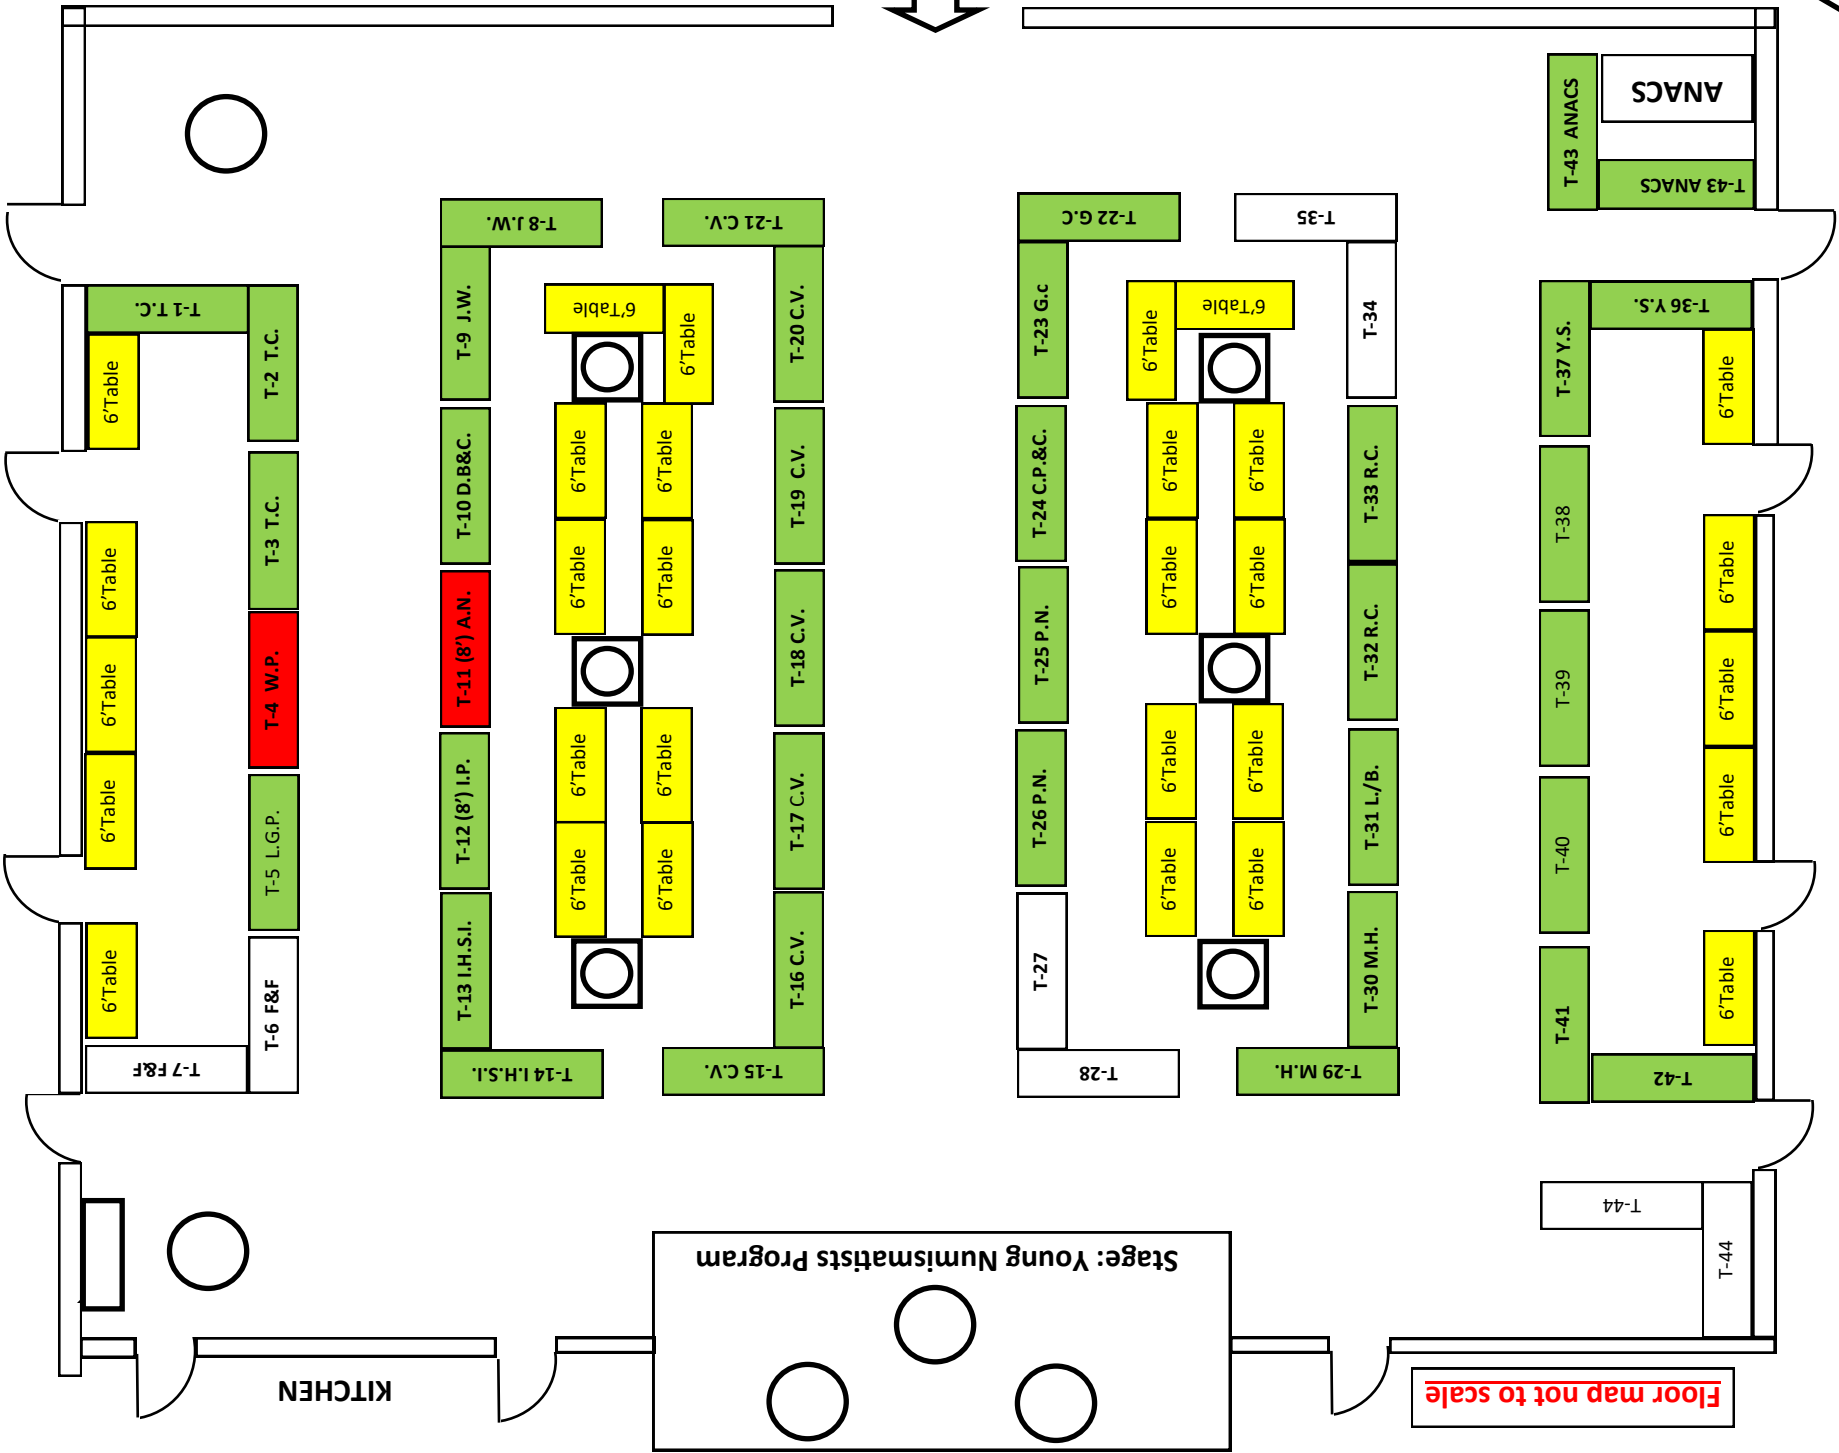

CSNA Symposium

CSNA Symposium

ENTRANCE

Cunnean Social Center

Available

Floor map not to scale

Stage: Young Numismatists Program

KITCHEN